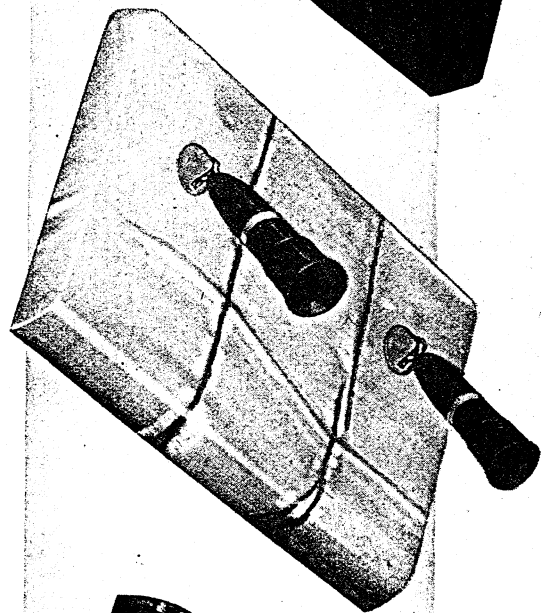

S289 BUFIY. Colored Pedarra Onyx. 4 1/2 x 7 1/2 inches. Gold trim. With two Brown LIFETIME Pens $20.00. With No. 5 Pens $16.50. With No. 3 Pens $12.50.